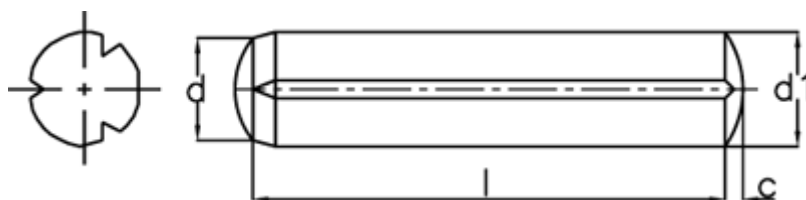

Data Sheet

Article number: 08034426

Description: KLEE Slotted pin S3 10x24
Steel

Measures

c = 1,5
d = 10.0
d1 = 10,35
Length = 24